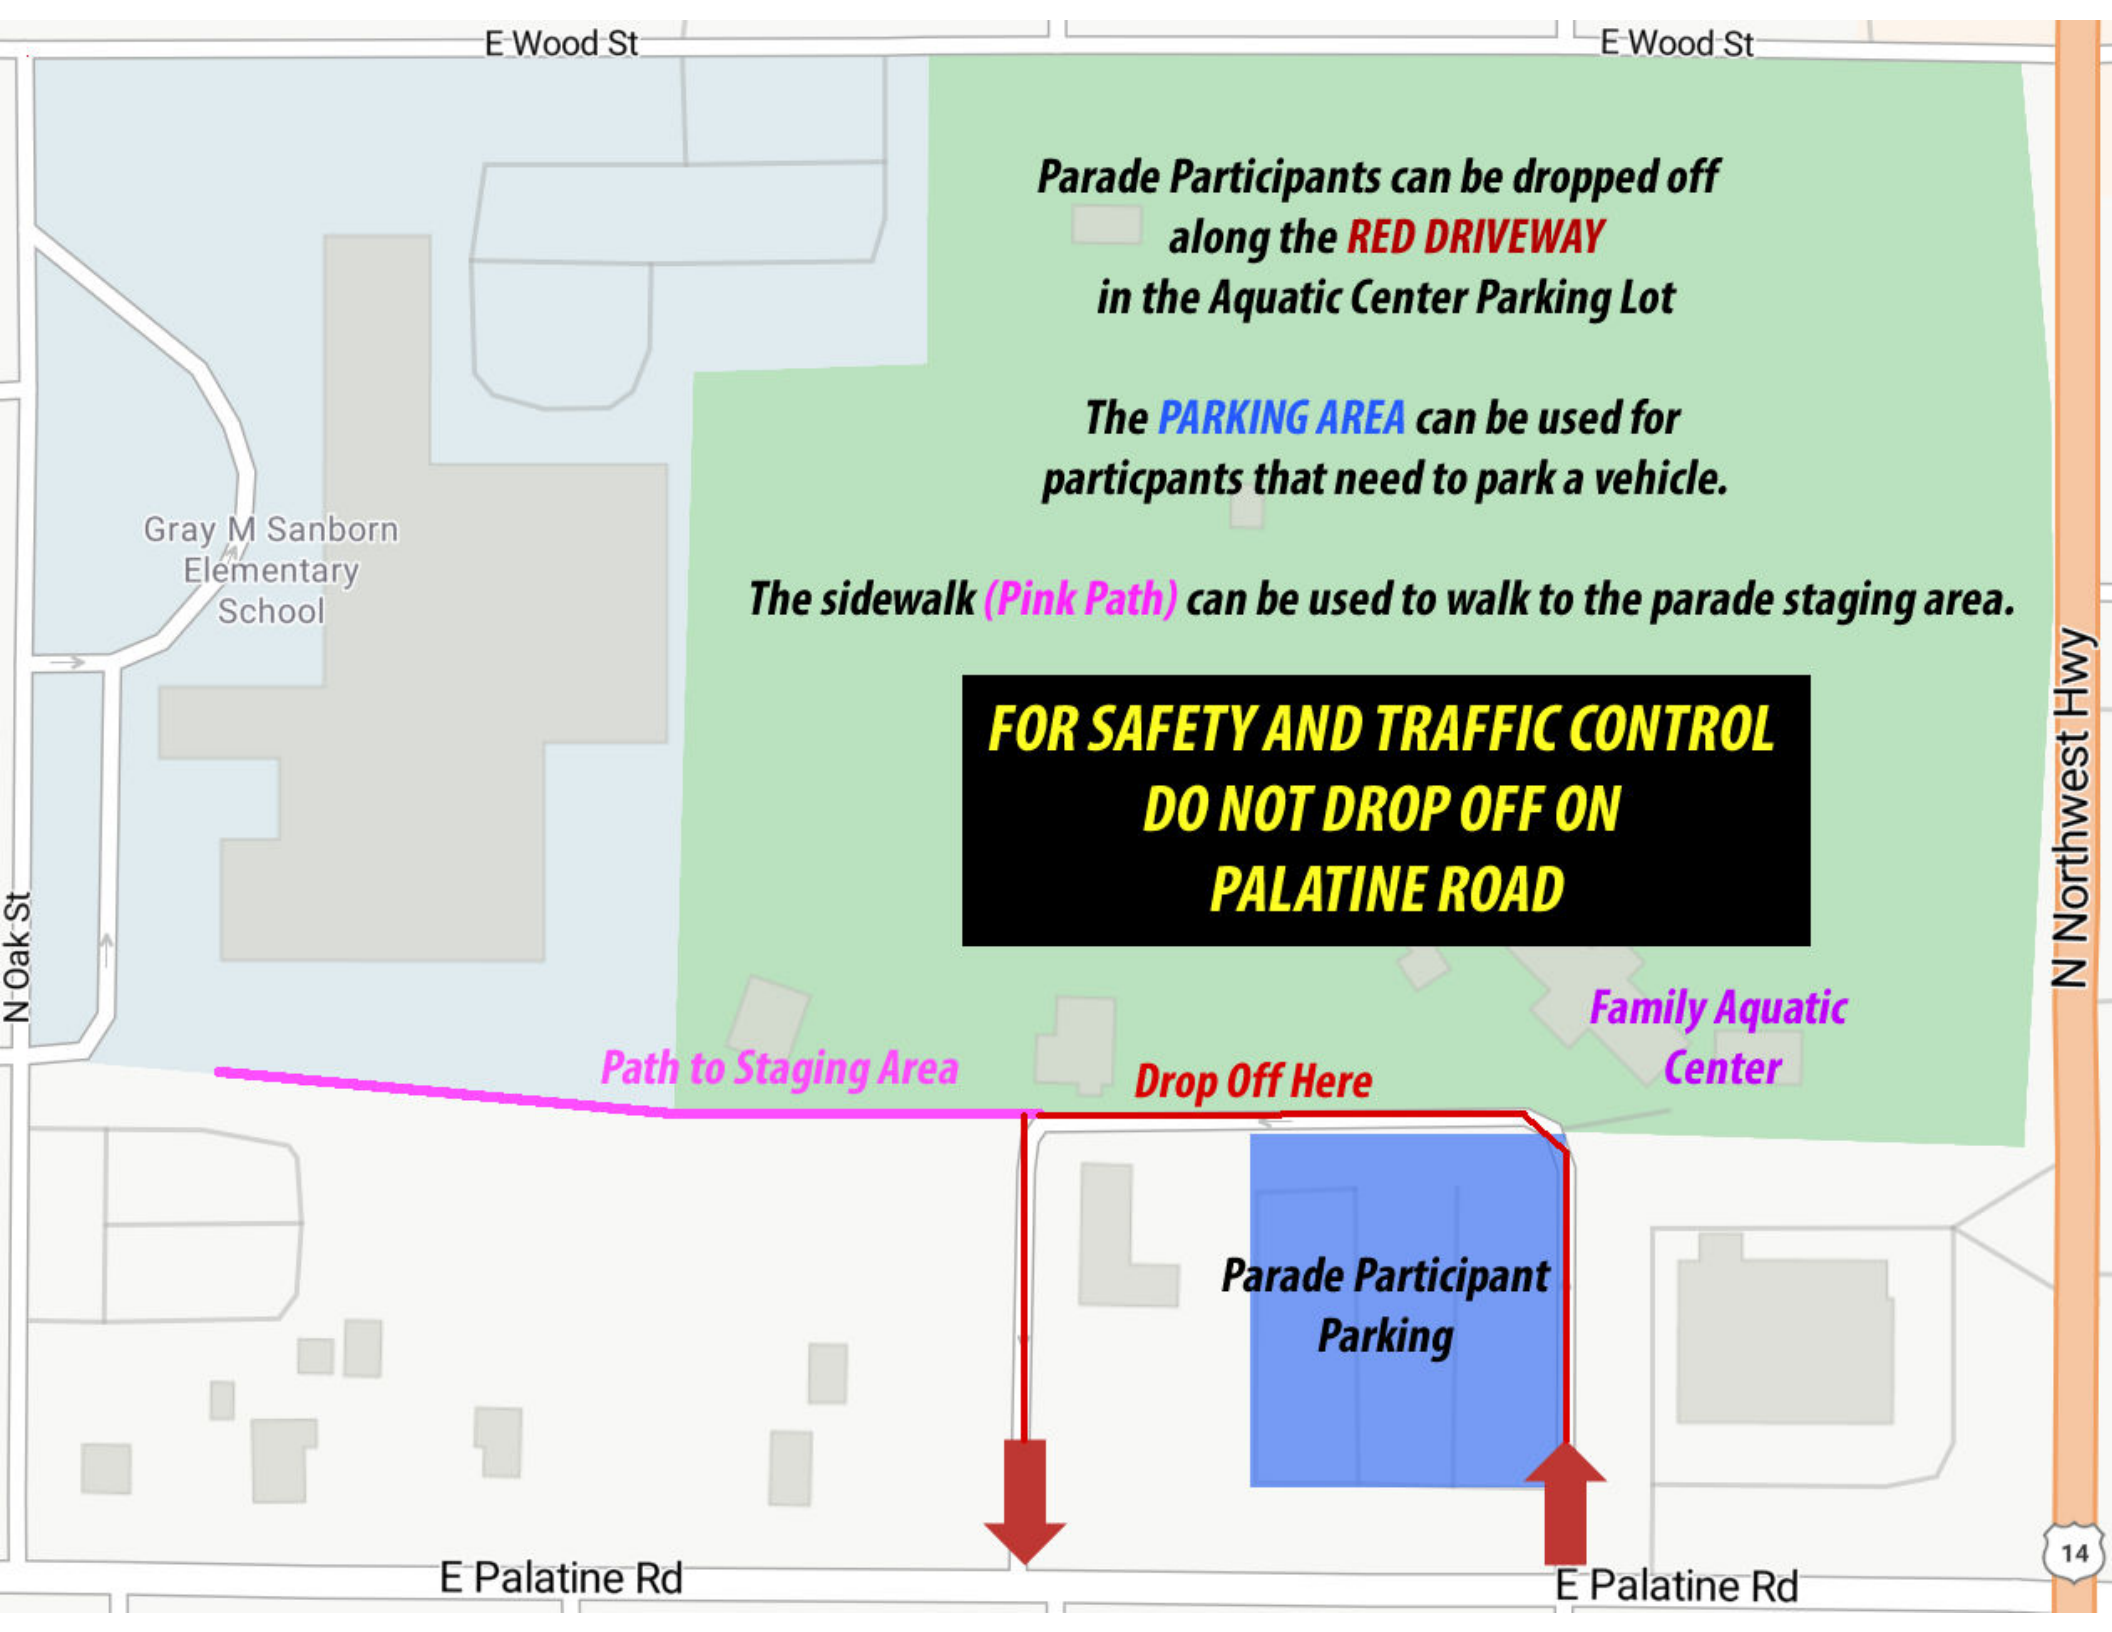

# Durty St. Pats Parade Route

- A** = Staging Area
- B** = Parade Route
- C** = Dispersal Area

**Parade will begin at Oak and Wood streets and proceed west to Smith Street. Then disperse north and east on Colfax Street. Please exit safely in nearby low traffic areas!**

E Wood St

E Wood St

Gray M Sanborn  
Elementary  
School

*Parade Participants can be dropped off  
along the **RED DRIVEWAY**  
in the Aquatic Center Parking Lot*

*The **PARKING AREA** can be used for  
participants that need to park a vehicle.*

*The sidewalk (**Pink Path**) can be used to walk to the parade staging area.*

**FOR SAFETY AND TRAFFIC CONTROL  
DO NOT DROP OFF ON  
PALATINE ROAD**

*Path to Staging Area*

*Drop Off Here*

*Family Aquatic  
Center*

**Parade Participant  
Parking**

E Palatine Rd

E Palatine Rd

N Northwest Hwy